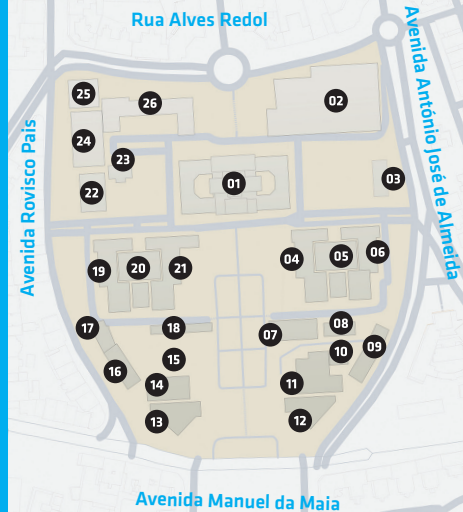

#### Bus

Alameda: 708, 713, 716, 717, 718, 720, 735,  
767, 797, 17B, 49B, (night lines: 206 e 208)  
Saldanha: 727, 732, 738, 744, 783  
(night lines: 207)  
Arco do Cego: 713, 716, 720, 726, 742, 767  
 carris.pt

#### Car Parking

Alameda D. Afonso Henriques: 498 places  
Rua Alves Redol: 166 places  
Avenida João Crisóstomo: 232 places  
Praça de Londres: 195 places

#### City Bicycles (GIRA)

Av. António José de Almeida (419),  
Av. Rovisco Pais (420),  
Av. Duque D'Ávila (416)  
 gira-bicicletasdelisboa.pt

#### Técnico Bicycles

The keys can be requested at the Studies,  
Planning and Quality Office  
(Main Building - Ground Floor)

**Saldanha Station/Arco do Cego**  
(Yellow Line and Red Line)

**Alameda Station**  
(Green Line and Red Line)